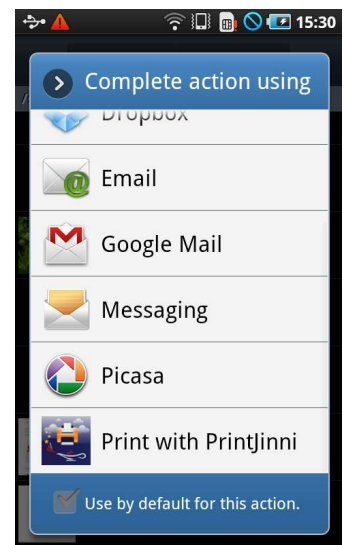

Comprehensive OEM Support

Thinstream can customize the PrintJinni user interface to specific Printer OEM requirements and incorporate support for OEM proprietary PDLs. The Printer OEM can leverage Thinstream's on-going product improvements which includes new features and enhancements to released products, and support for upgraded Android versions and various third-party smartphones/tablets. Depending on the licensing and partnership model, Thinstream can extend technical support to users.