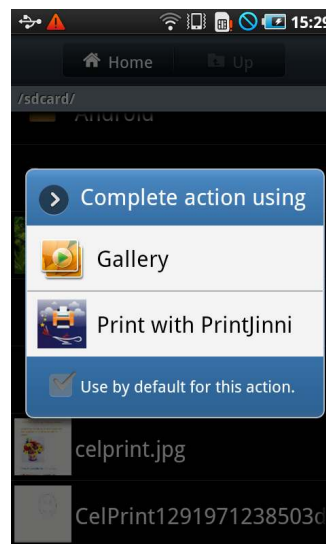

Comprehensive OEM Support

Thinstream can customize the PrintJinni user interface to specific Printer OEM requirements and incorporate support for OEM proprietary PDLs. The Printer OEM can leverage Thinstream's on-going product improvements which includes new features and enhancements to released products, and support for upgraded Android versions and various third-party smartphones/tablets. Depending on the licensing and partnership model, Thinstream can extend technical support to users.